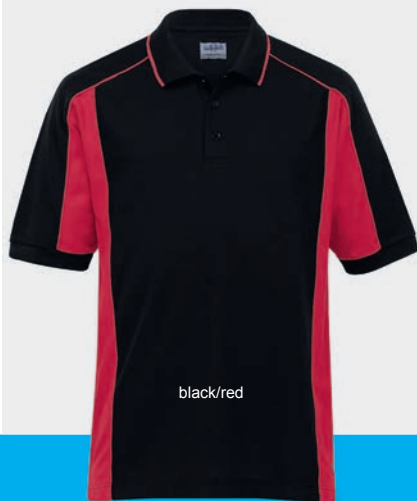

ECLIPSE POLOS

MENS ECLIPSE POLO (OEP)

230gsm poly cotton pique | Contrast piping | Front and back contrast panels | Contrast tipping on flat knit collar

Sizes:	S	M	L	XL	XXL	3XL	5XL
½ chest (cm):	54	56.5	59	61.5	64	66.5	74.5
Sizes Available:							
black/gold	✓	✓	✓	✓	✓	✓	✓
black/red	✓	✓	✓	✓	✓	✓	✓
navy/gold	✓	✓	✓	✓	✓	✓	✓
navy/red	✓	✓	✓	✓	✓	✓	✓
navy/sky	✓	✓	✓	✓	✓	✓	✓