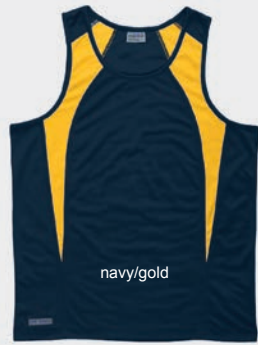

DRI GEAR
SPliced ZENITH
SINGLET S