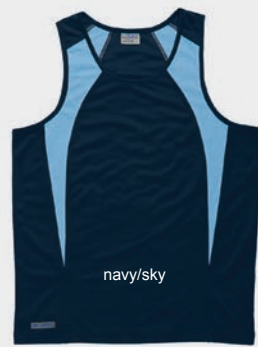

DRI GEAR
SPliced ZENITH
SINGLET S