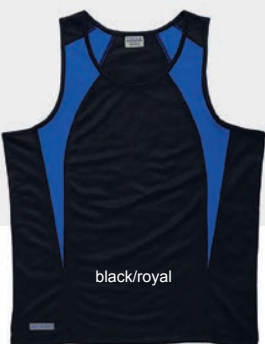

DRI GEAR
SPliced ZENITH
SINGLET S