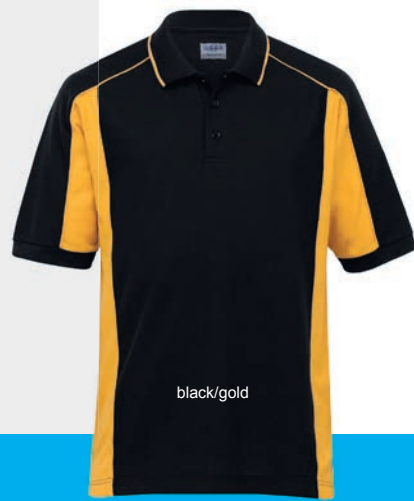

ECLIPSE POLOS

MENS ECLIPSE POLO (OEP)

230gsm poly cotton pique | Contrast piping | Front and back contrast panels | Contrast tipping on flat knit collar

Sizes:	S	M	L	XL	XXL	3XL	5XL
½ chest (cm):	54	56.5	59	61.5	64	66.5	74.5
Sizes Available:							
black/gold	✓	✓	✓	✓	✓	✓	✓
black/red	✓	✓	✓	✓	✓	✓	✓
navy/gold	✓	✓	✓	✓	✓	✓	✓
navy/red	✓	✓	✓	✓	✓	✓	✓
navy/sky	✓	✓	✓	✓	✓	✓	✓